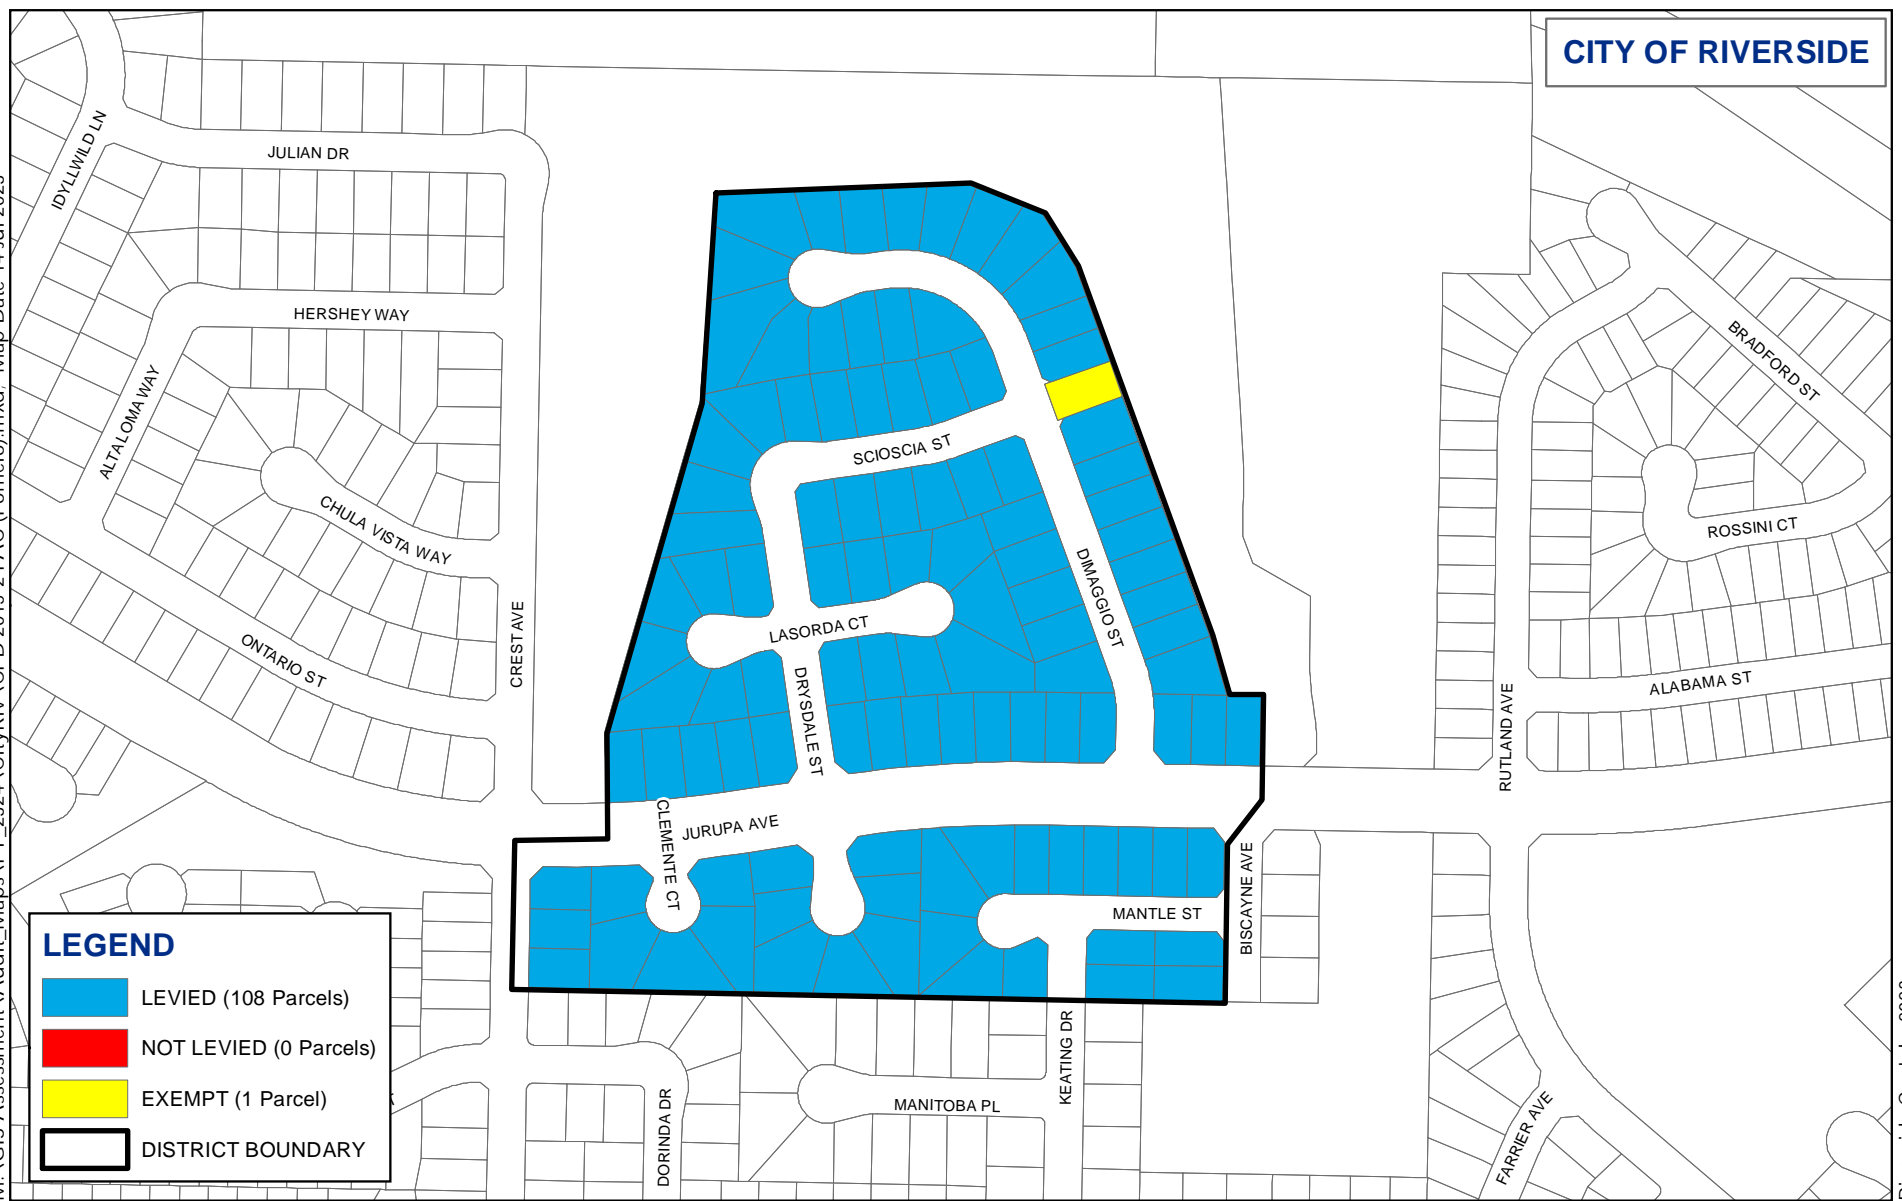

M:\GIS-Assessment\Audit_Maps\FY_2324\CityRiv\CFD 2015-2 FAC (Pomelo).mxd; Map Date 14 Jul 2023

LEGEND

- LEVIED (108 Parcels)
- NOT LEVIED (0 Parcels)
- EXEMPT (1 Parcel)
- DISTRICT BOUNDARY

COMMUNITY FACILITIES DISTRICT 2015-2 (Pomelo) Facilities

Parcel Audit Map - Fiscal Year 2023-2024

Riverside Co. July, 2023